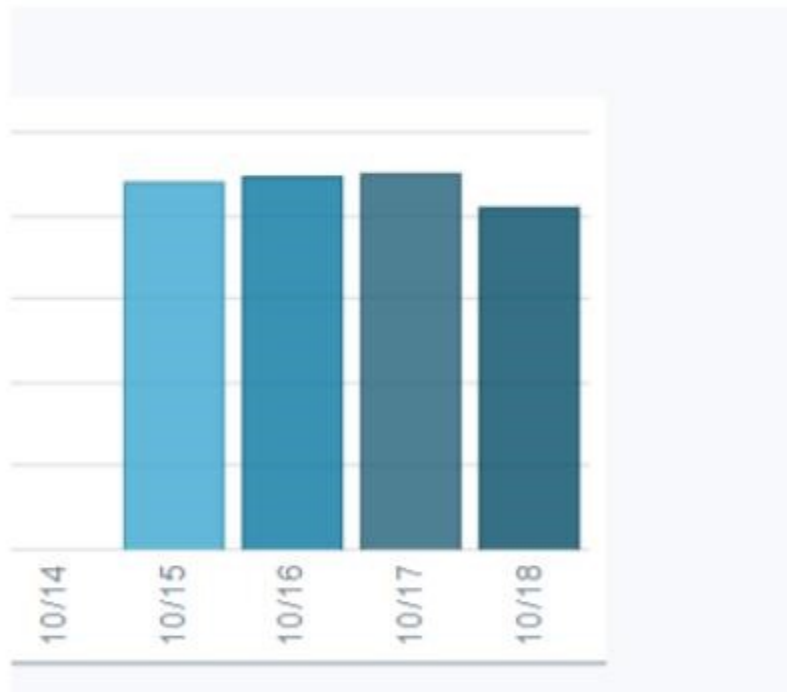

## October 15-18, 2024

Monthly Attendance Rate: 95.16% Enrollment: 163 Students

Date	Attendance Rate
Mon 10/14	No School
Tue 10/15	93.87%
Wed 10/16	94.48%
Thu 10/17	95.09%
Fri 10/18	90.8%